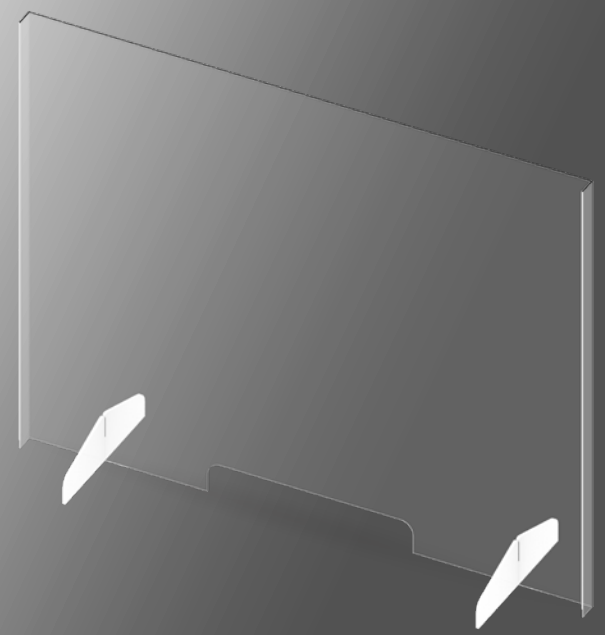

Create physical separation between chairs and tables to protect patrons and employees and keep them safe. Our partition walls are easy to assemble, wipe down and disinfect. All partition walls are made in the USA.

We offer a range in a variety of different price points, with a variety of sizes and options. We also offer customized solutions, specific for the desired environment.

- Modulate® Sneeze Guard Walls
 - Feature aluminum tube frames & clear plexiglass panels
- Pegasus Banner Shields
 - Feature economy frames and a clear vinyl banner
- Mosquito Retractable Banner Shields
 - Pull up banners with clear, rollable shields
- Custom Partition Walls
 - Feature premium extrusion frames & clear, large plexiglass panels

SNEEZE GUARDS

Countertop and hanging sneeze guards create physical separation when social distancing is challenging. We offer a line of off-the-shelf sneeze guards, as well as customized reception barriers that help protect employees and patrons and enable them to interact safely and with confidence. Made in the USA, our barriers are superior in quality, and are designed to last.

- Acrylic Sneeze Guards
 - Feature 1/8" thick clear acrylic and white feet, offered with & w/o slot
- Hanging Sneeze Guards
 - Ceiling mounted, high-grip aluminum snap rail system that holds lightweight, 7mil clear polyester
- Desktop Sneeze Guards
 - Aluminum frame, rigid clear plexiglass panels
- Custom Sneeze Guards
 - Designed specific to the needs & environment