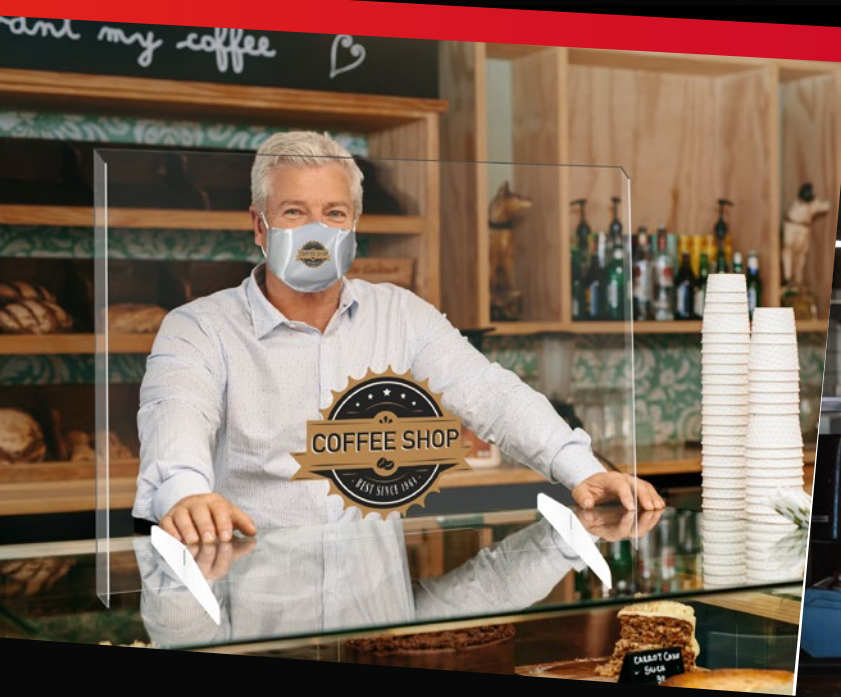

SNEEZE GUARDS

Countertop and hanging sneeze guards create physical separation when social distancing is challenging. We offer a line of off-the-shelf sneeze guards, as well as customized reception barriers that help protect employees and patrons and enable them to interact safely and with confidence. Made in the USA, our barriers are superior in quality, and are designed to last.

- Acrylic Sneeze Guards
  - Feature 1/8" thick clear acrylic and white feet, offered with & w/o slot
- Hanging Sneeze Guards
  - Ceiling mounted, high-grip aluminum snap rail system that holds lightweight, 7mil clear polyester
- Desktop Sneeze Guards
  - Aluminum frame, rigid clear plexiglass panels
- Custom Sneeze Guards
  - Designed specific to the needs & environment